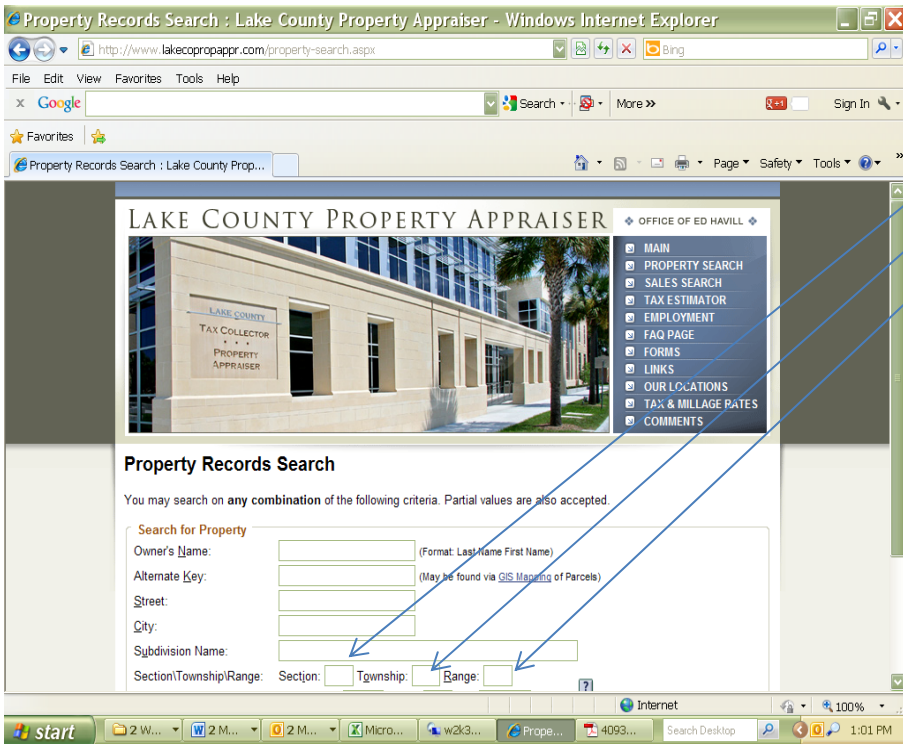

<http://www.lakecopropappr.com/>

To look up a Lake County, FL, property, go to the above website and click on Property Search

Type in the Section/Township/Range
Ex: 26 18 26

On the next line, type in the next 4 numbers for the subdivision
Ex: 0700

Click the Search button (below the subdivision) and all the parcels will come up. Find the address you are seeking and click either the view (on the left) or the Alternate Key # (on the right.) The property record card will then be shown. To the right of the Owner's Name, there is a box for Millage. If (Unincorporated) is shown in this box, the property is in Lake County and falls under the county. If (Umatilla) is shown, then the property is within our city limits.