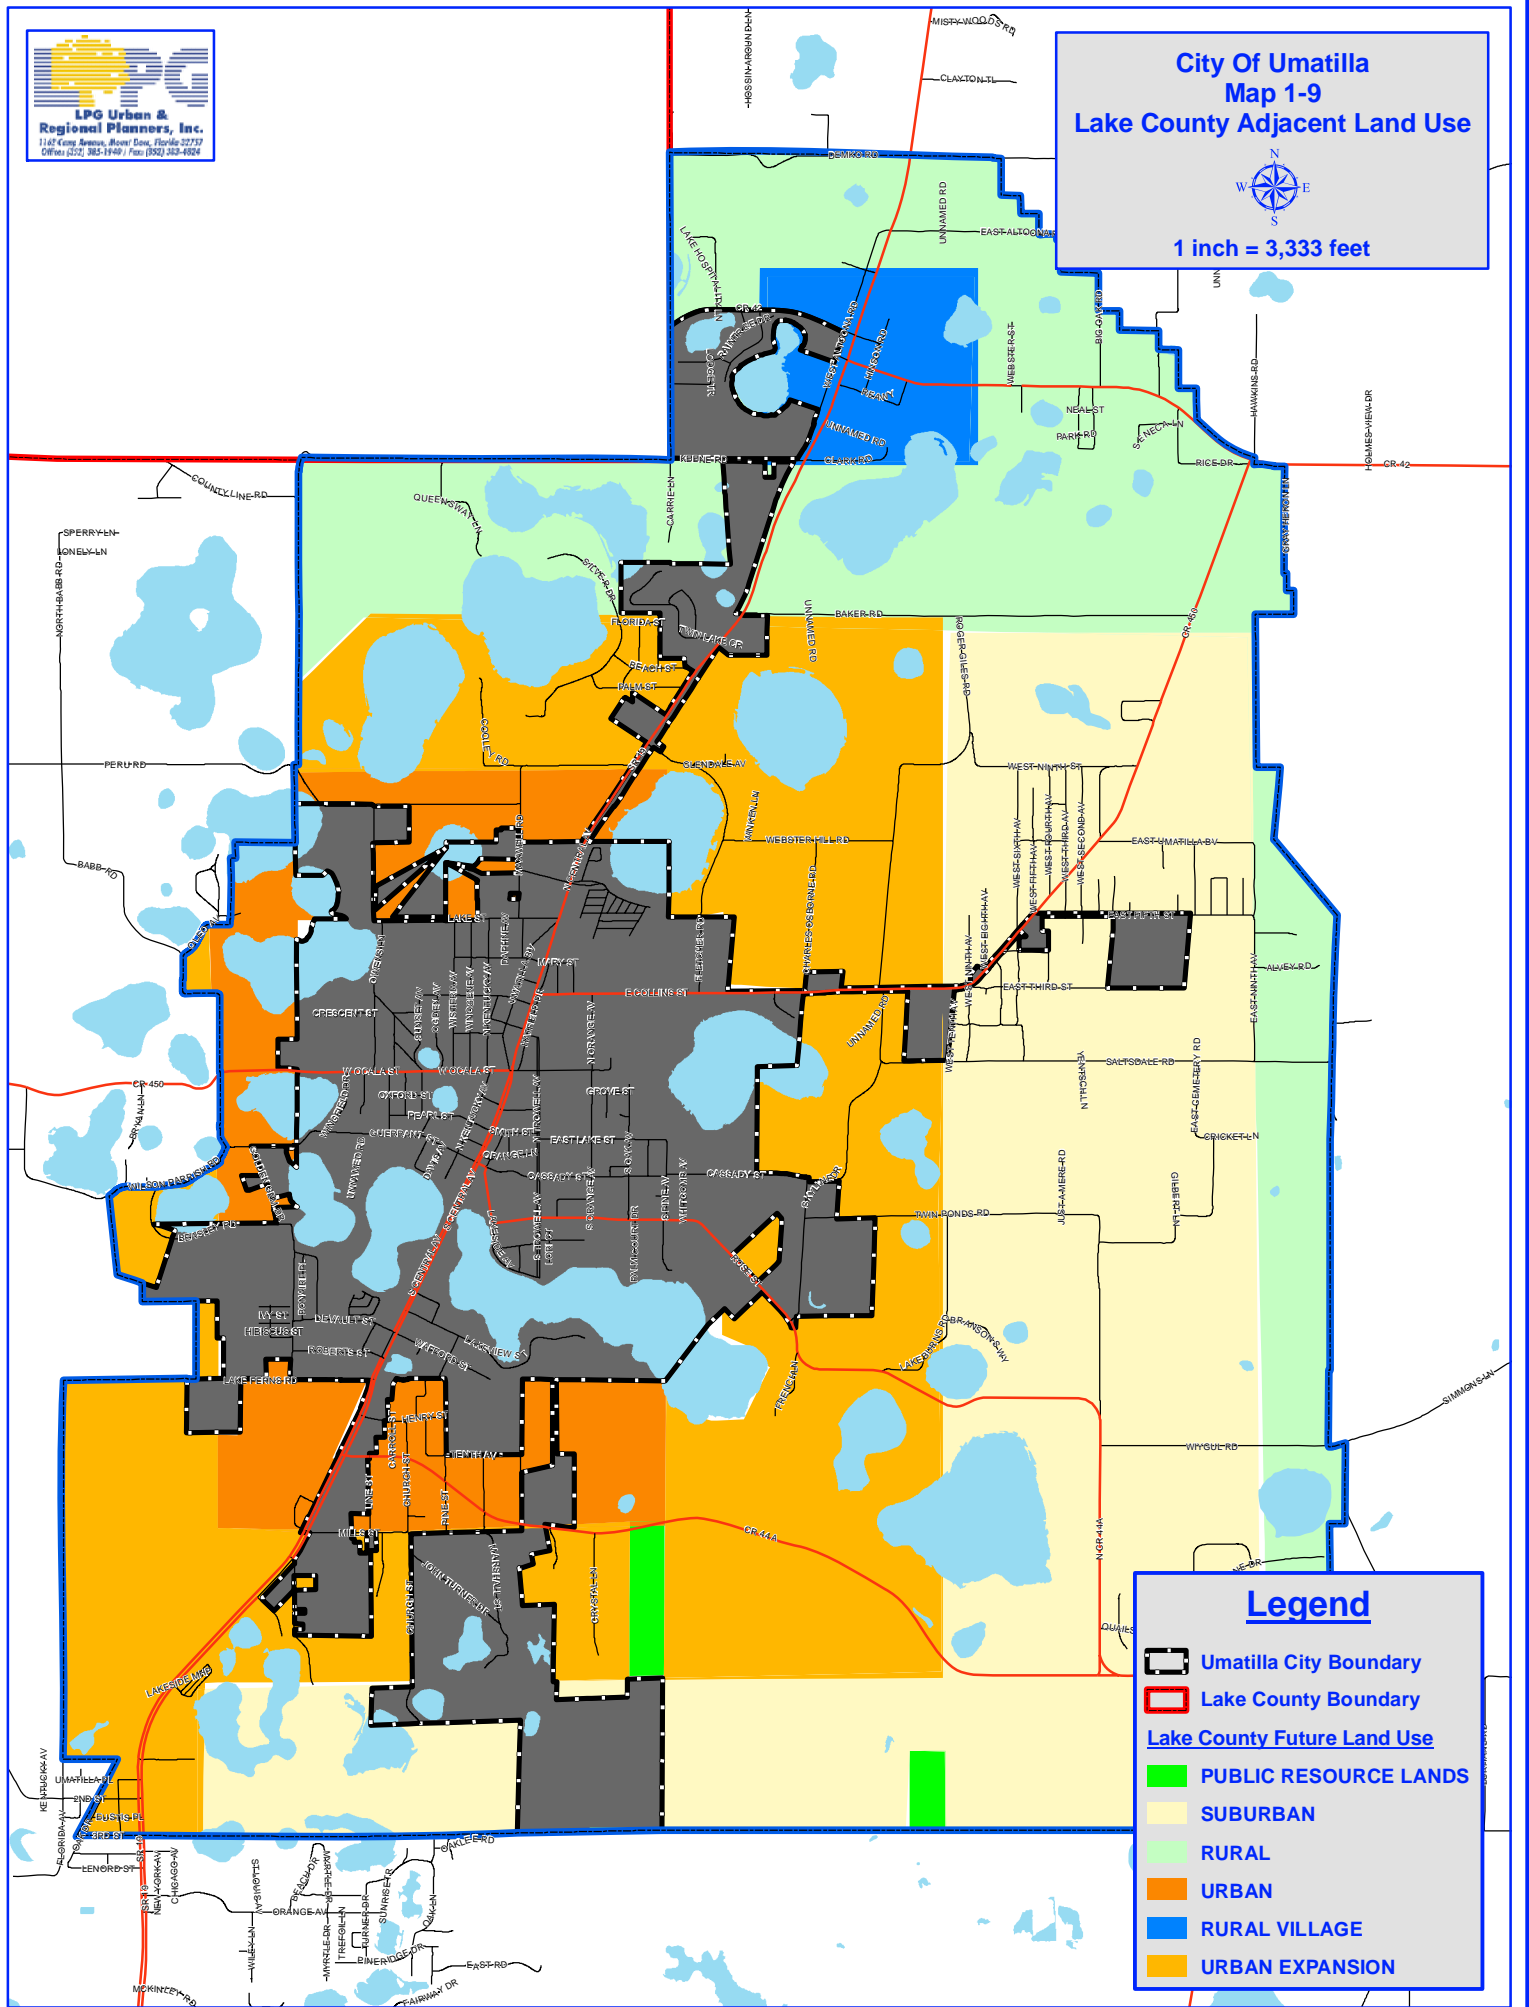

**City of Umatilla
 Map 1-9
 Lake County Adjacent Land Use**

1 inch = 3,333 feet

Legend

- Umatilla City Boundary
- Lake County Boundary
- Lake County Future Land Use**
- PUBLIC RESOURCE LANDS
- SUBURBAN
- RURAL
- URBAN
- RURAL VILLAGE
- URBAN EXPANSION